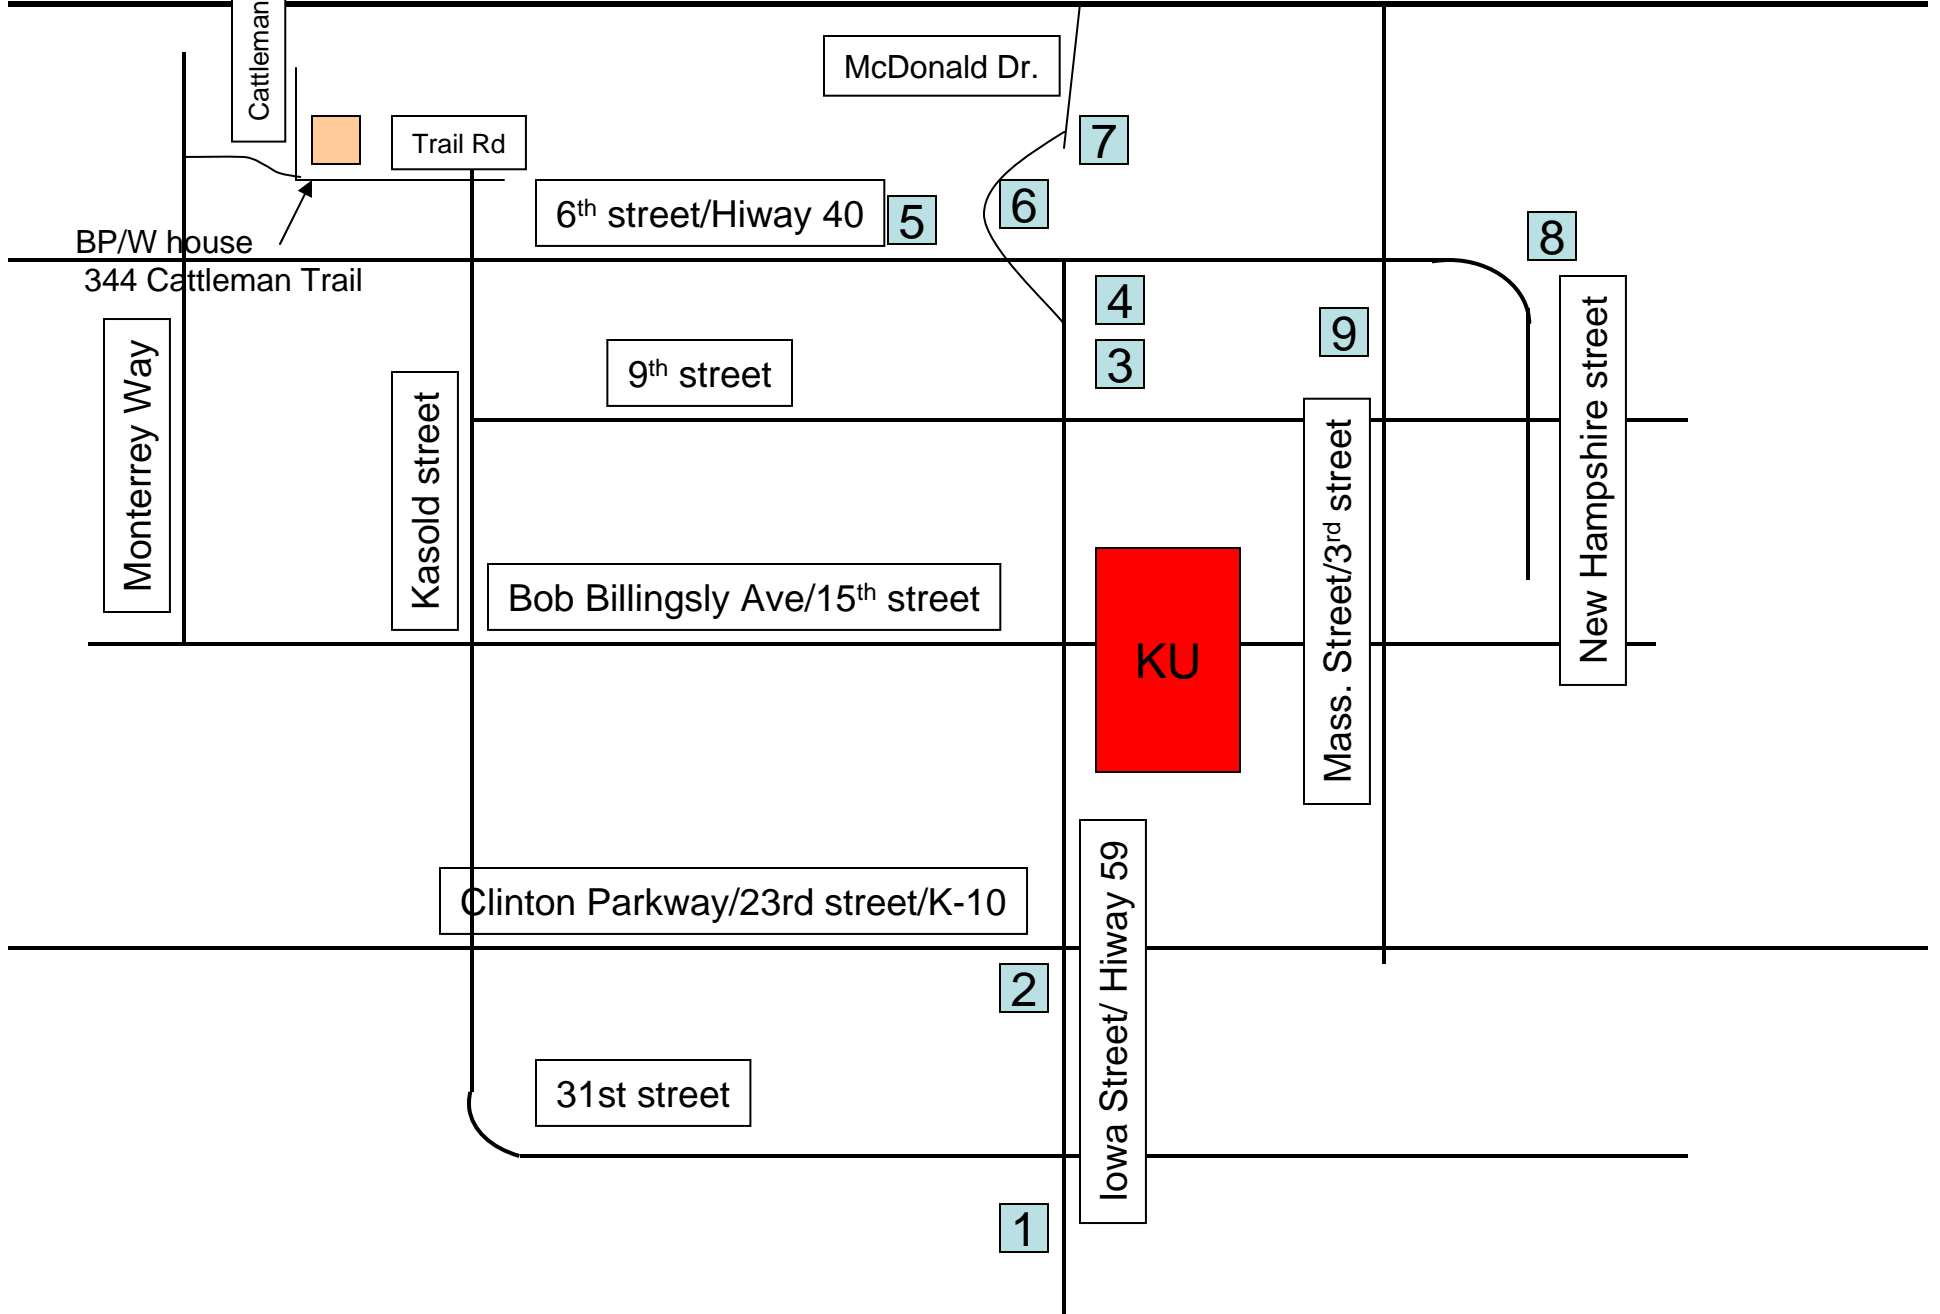

# I-70/Kansas Turnpike

West Lawrence  
Exit 202

East Lawrence  
Exit 204

Cattleman Tr.

McDonald Dr.

Trail Rd

6th street/Hiway 40

BP/W house  
344 Cattleman Trail

Monterrey Way

Kasold street

9th street

Bob Billingsly Ave/15th street

KU

Mass. Street/3rd street

New Hampshire street

Clinton Parkway/23rd street/K-10

Iowa Street/ Hiway 59

31st street

Tan block is BP/W's house 344 Cattleman Trail – (785) 764-2296 We are at the corner of Trail Rd and Cattleman Trail.